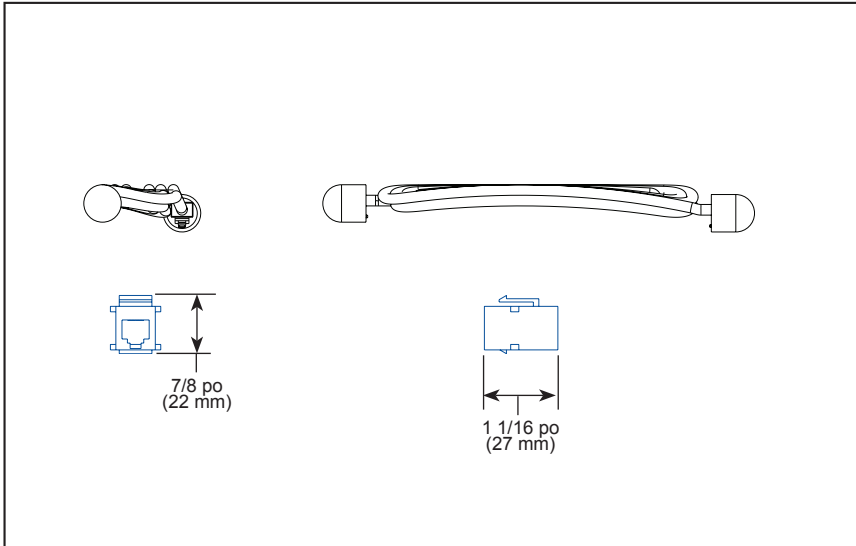

GARANTIE

- Générateurs de vapeur – Garantie limitée à vie ; ou pour les acheteurs commerciaux (y compris pour les générateurs de vapeur avec des numéros de modèle commençant par 8GE de 7,5 kW à 15 kW), un (1) an à compter de la date de réception du produit par l'acheteur initial ou son représentant autorisé (installateur, etc.).
- Pièces électroniques pour générateurs de bain de vapeur, commandes, options spa et accessoires – deux (2) ans à compter de la date de réception du produit par l'acheteur initial ou son représentant autorisé (entrepreneur d'installation, etc.) ; ou pour les clients commerciaux, un (1) an à compter de la date de réception du produit par l'acheteur d'origine ou son représentant autorisé (entrepreneur en installation, etc.).
- Veuillez consulter fr.brizofaucet.ca pour tous les détails de notre garantie limitée.