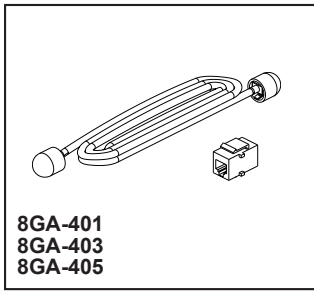

BRIZO^{MD}

CÂBLE DE RALLONGE

- 10 pi (3 m) (8GA-401)
- 35 pi (10,7 m) (8GA-403)
- 50 pi (15,2 m) (8GA-405)

SPÉCIFICATIONS STANDARDS :

- Fourni avec un raccord à double embout femelle.
- Pour une utilisation avec tous les contrôles de vapeur ou options spa Brizo.

GARANTIE

- Générateurs de vapeur – Garantie limitée à vie ; ou pour les acheteurs commerciaux (y compris pour les générateurs de vapeur avec des numéros de modèle commençant par 8GE de 7,5 kW à 15 kW), un (1) an à compter de la date de réception du produit par l'acheteur initial ou son représentant autorisé (installateur, etc.).
- Pièces électroniques pour générateurs de bain de vapeur, commandes, options spa et accessoires – deux (2) ans à compter de la date de réception du produit par l'acheteur initial ou son représentant autorisé (entrepreneur d'installation, etc.) ; ou pour les clients commerciaux, un (1) an à compter de la date de réception du produit par l'acheteur d'origine ou son représentant autorisé (entrepreneur en installation, etc.).
- Veuillez consulter fr.brizofaucet.ca pour tous les détails de notre garantie limitée.

Brizo Kitchen & Bath Company se réserve le droit (1) d'effectuer des changements dans les spécifications et les matériaux, et (2) de modifier ou d'abandonner certains modèles, dans les deux cas sans préavis ni obligation. Les dimensions sont à titre indicatif seulement. Consultez le Livre des prix courants de la gamme complète ou fr.brizofaucet.ca pour la disponibilité des produits et des options.

Brizo Kitchen & Bath Company
55 E. 111th Street, Carmel, IN 46280
350 South Edgeware Road, St. Thomas, ON N5P 4L1
© 2026 Brizo Kitchen & Bath Company