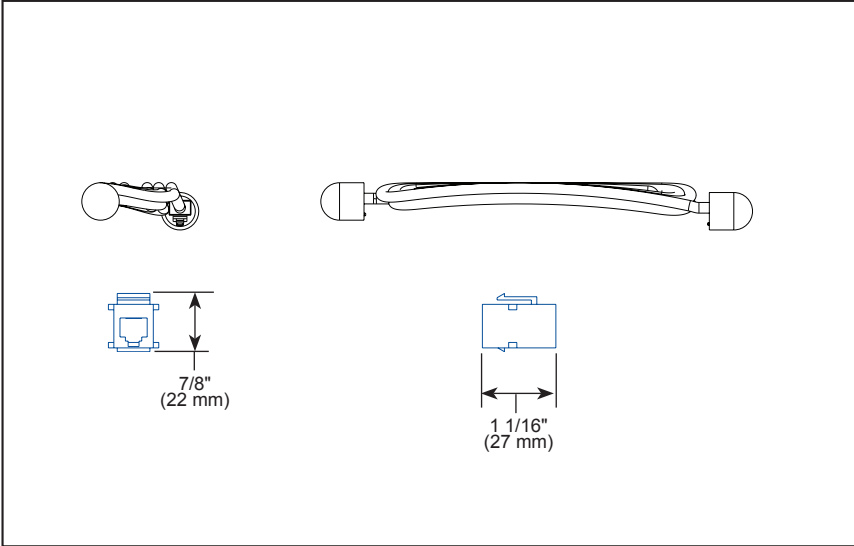

BRIZO®

EXTENSION CABLE

- 10' (8GA-401)
- 35' (8GA-403)
- 50' (8GA-405)

STANDARD SPECIFICATIONS:

- Supplied with a double-female coupler.
- For use with any Brizo steam controls or spa options.

WARRANTY

- Steam Generators – Lifetime limited warranty; or for commercial purchasers (including for steam bath generators with model numbers beginning with 8GE that are 7.5kW-15kW), one (1) year from the date the product is received by the original purchaser or their authorized representative (installation contractor, etc.).
- Electronic Parts for Steam Bath Generators, Controls, Spa Options and Accessories – two (2) years from the date the product is received by the original consumer purchaser or their authorized representative (installation contractor, etc.); or for commercial purchasers, one (1) year from the date the product is received by the original purchaser or their authorized representative (installation contractor, etc.).
- Please go to www.brizo.com for the complete details of our limited warranty.

Brizo Kitchen & Bath Company
55 E. 111th Street, Carmel, IN 46280
350 South Edgeware Road, St. Thomas, ON N5P 4L1
© 2026 Brizo Kitchen & Bath Company

BRIZO^{MD}

CÂBLE DE RALLONGE

- 10 pi (3 m) (8GA-401)
- 35 pi (10,7 m) (8GA-403)
- 50 pi (15,2 m) (8GA-405)